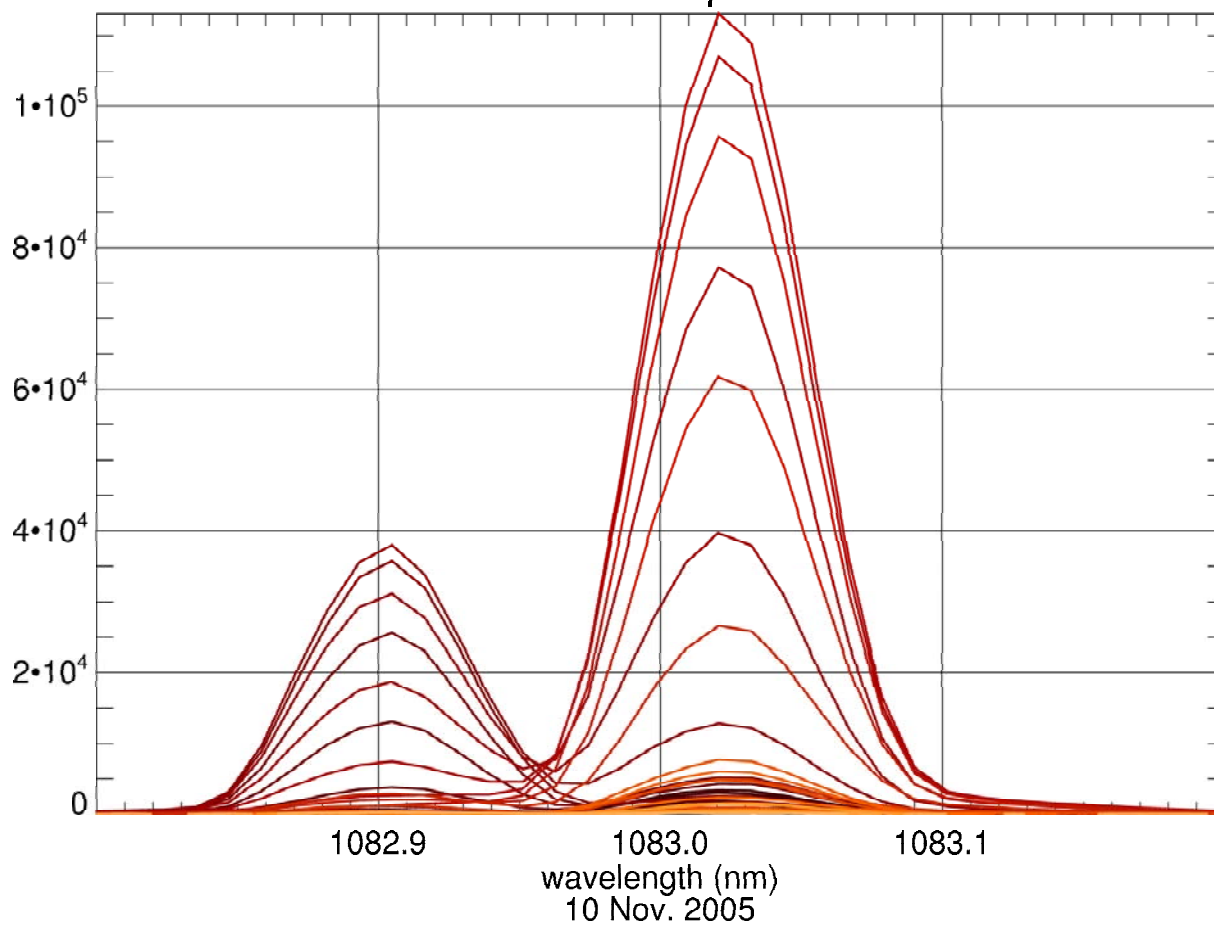

Chrotel Lamp Scan

Chrotel Lamp Scan