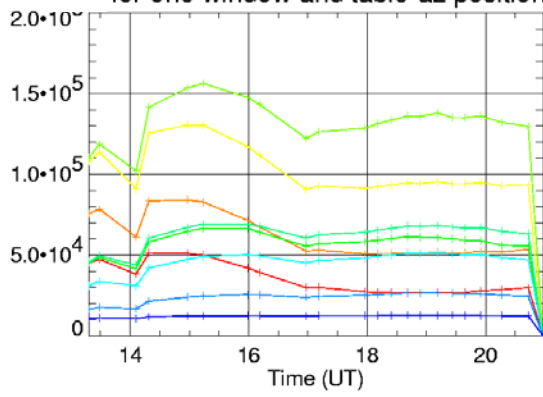

I for one window and table-az position

Q for one window and table-az position

U for one window and table-az position

V for one window and table-az position